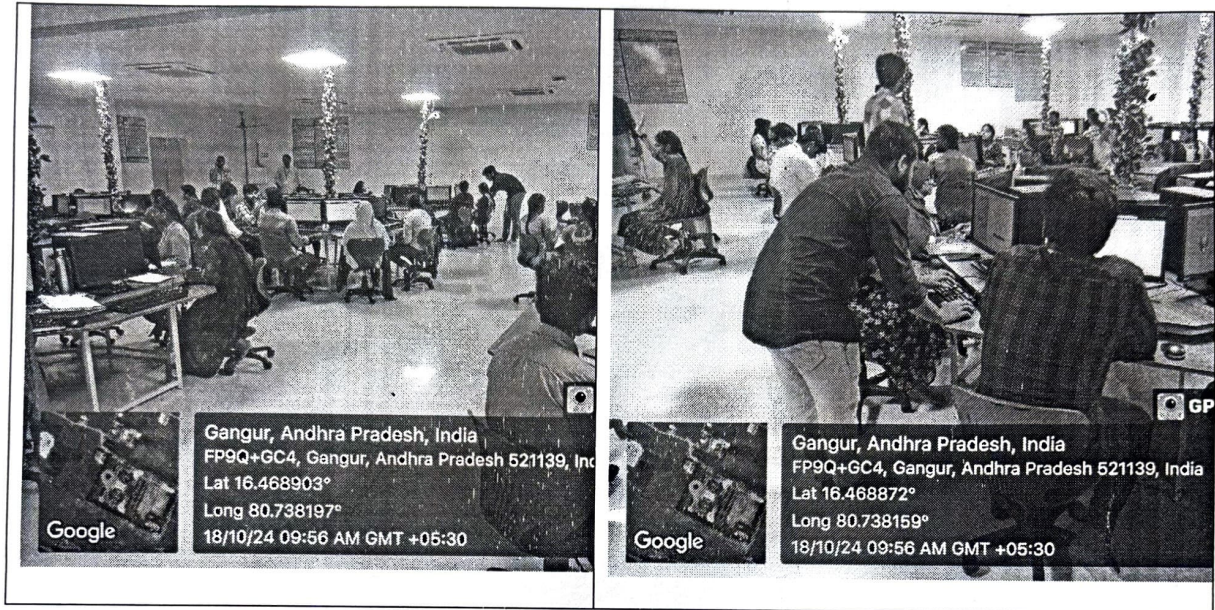

Dhanekula Institute of Engineering & Technology

Ganguru, Vijayawada – 521139

An ISO 9001-2015 Certified Institution & Accredited with NBA (CE, EEE, ME, ECE & CSE)

DEPARTMENT OF INFORMATION TECHNOLOGY

Fourth day students are login in to the Jenkins with port numbers and install some packages according to the code.

They set the path of the code present in the file and give some information about the code and finally click on the save we see the output of the code .