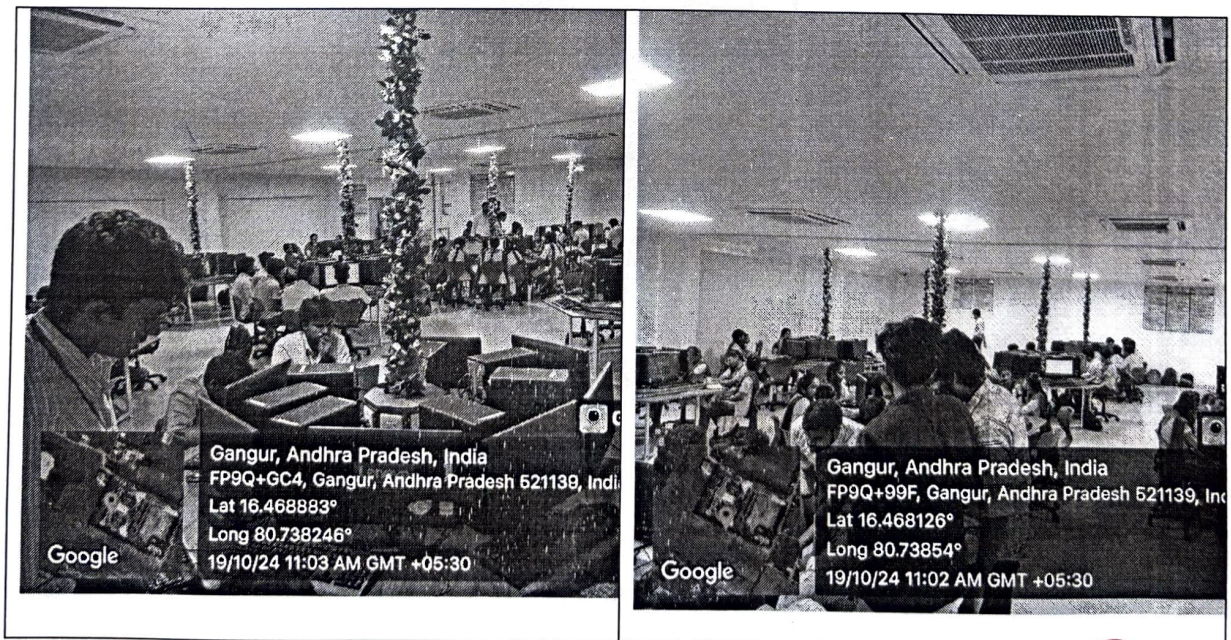

Fifth day students done a simple project in eclipse and they upload in their GitHub accounts.

After that in Jenkins also we test our project.